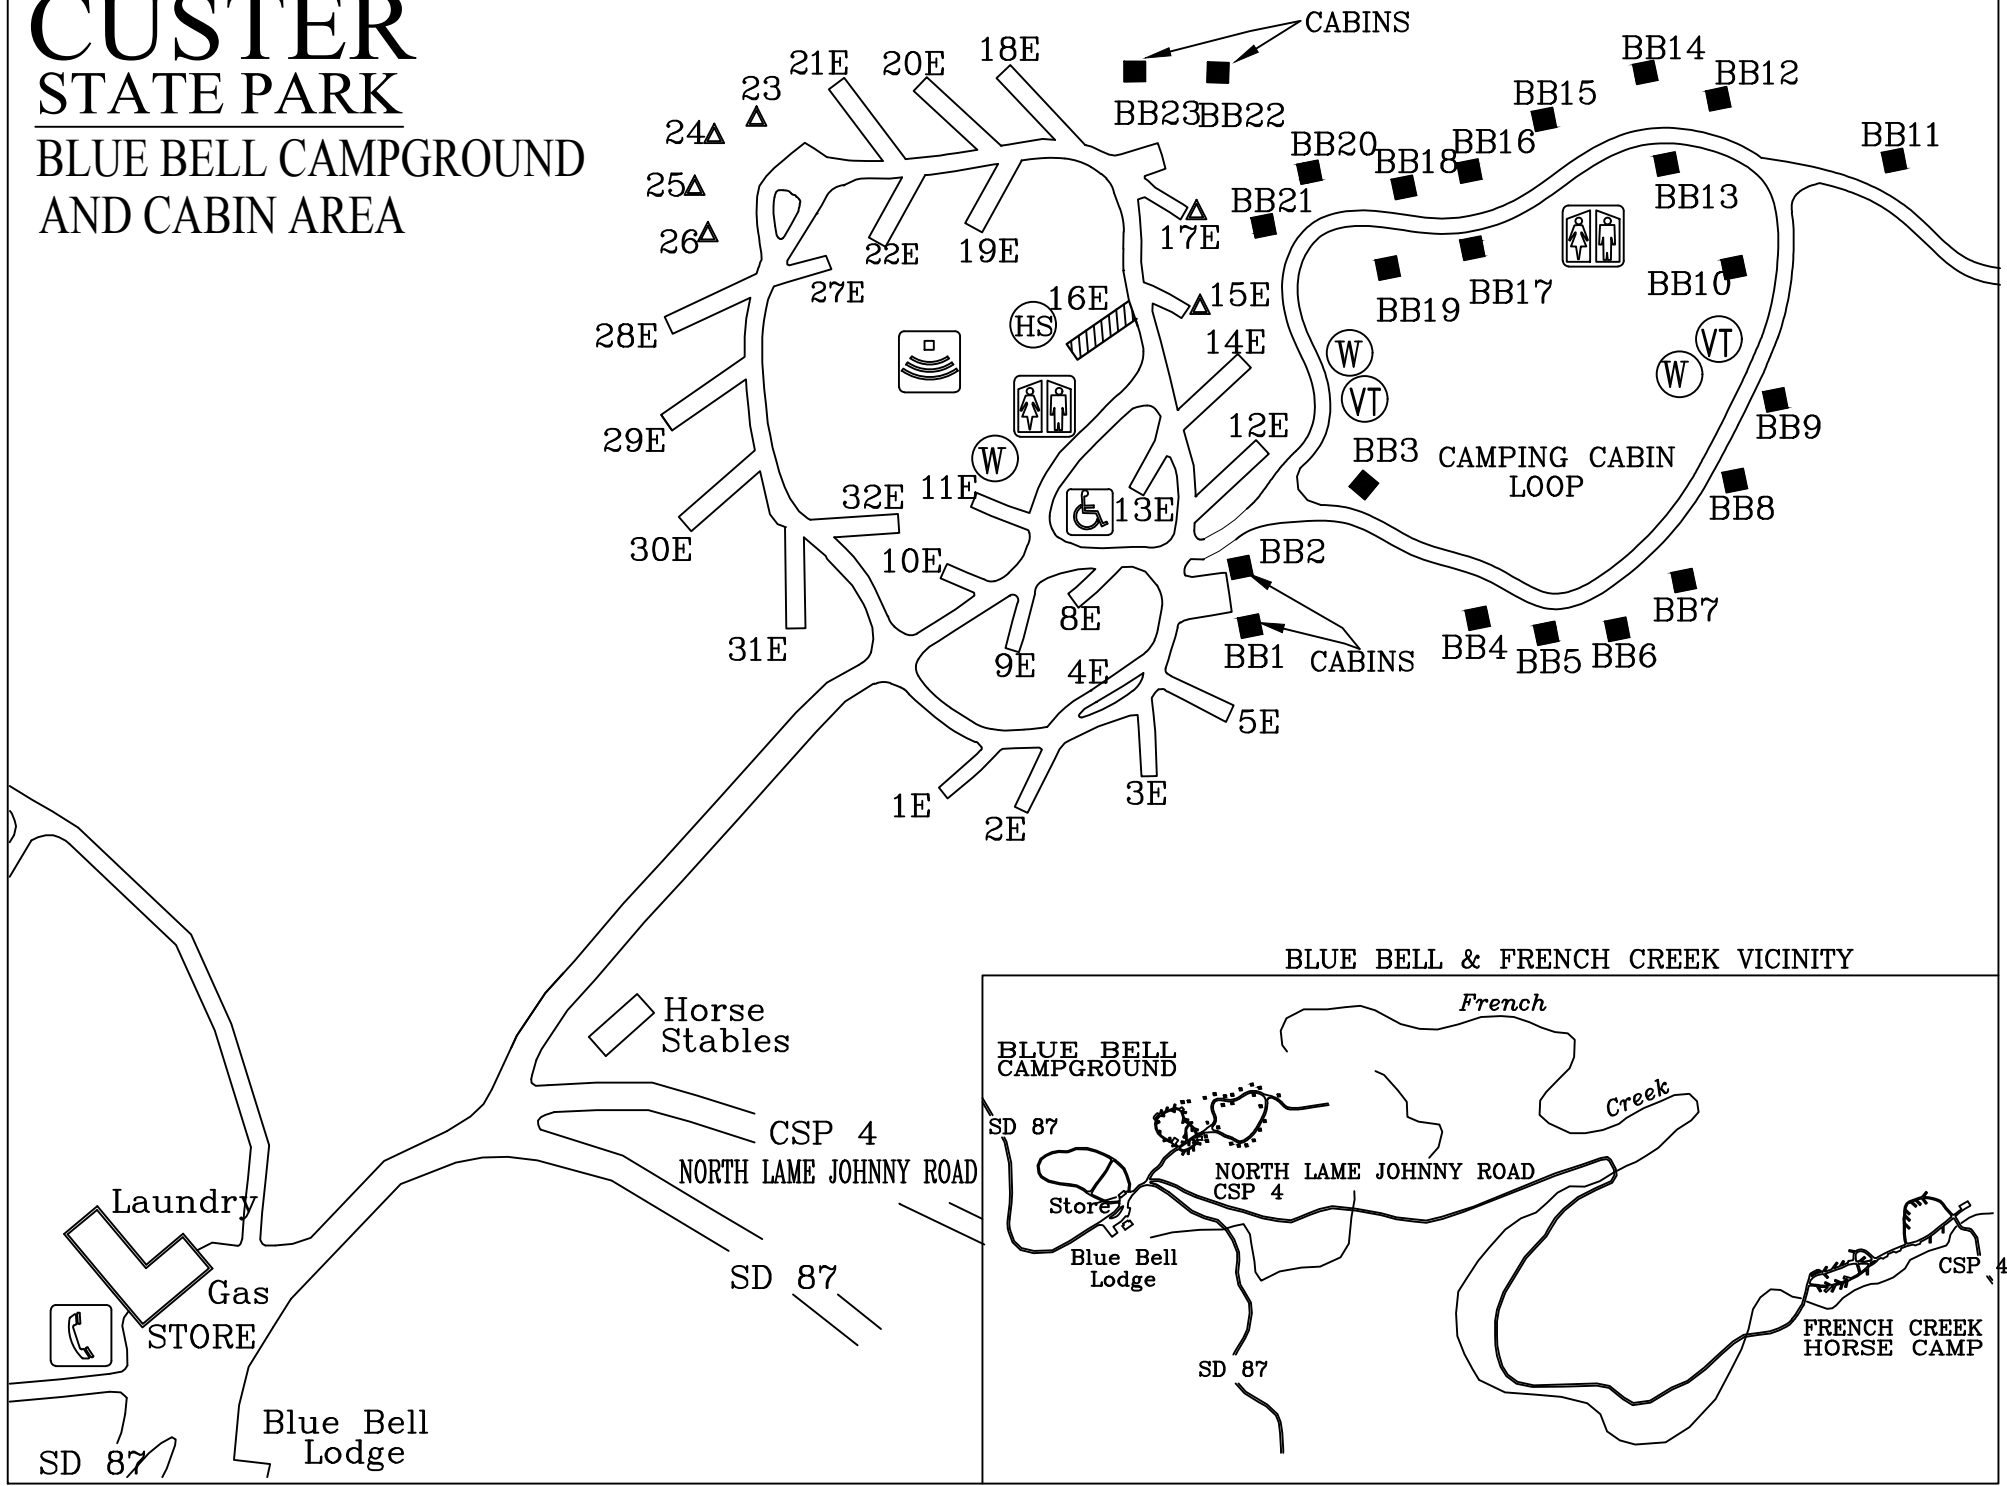

CUSTER STATE PARK

BLUE BELL CAMPGROUND AND CABIN AREA

SD 87

Laundry
Gas STORE

Blue Bell Lodge

Horse Stables

CSP 4
NORTH LAME JOHNNY ROAD

SD 87

BLUE BELL & FRENCH CREEK VICINITY